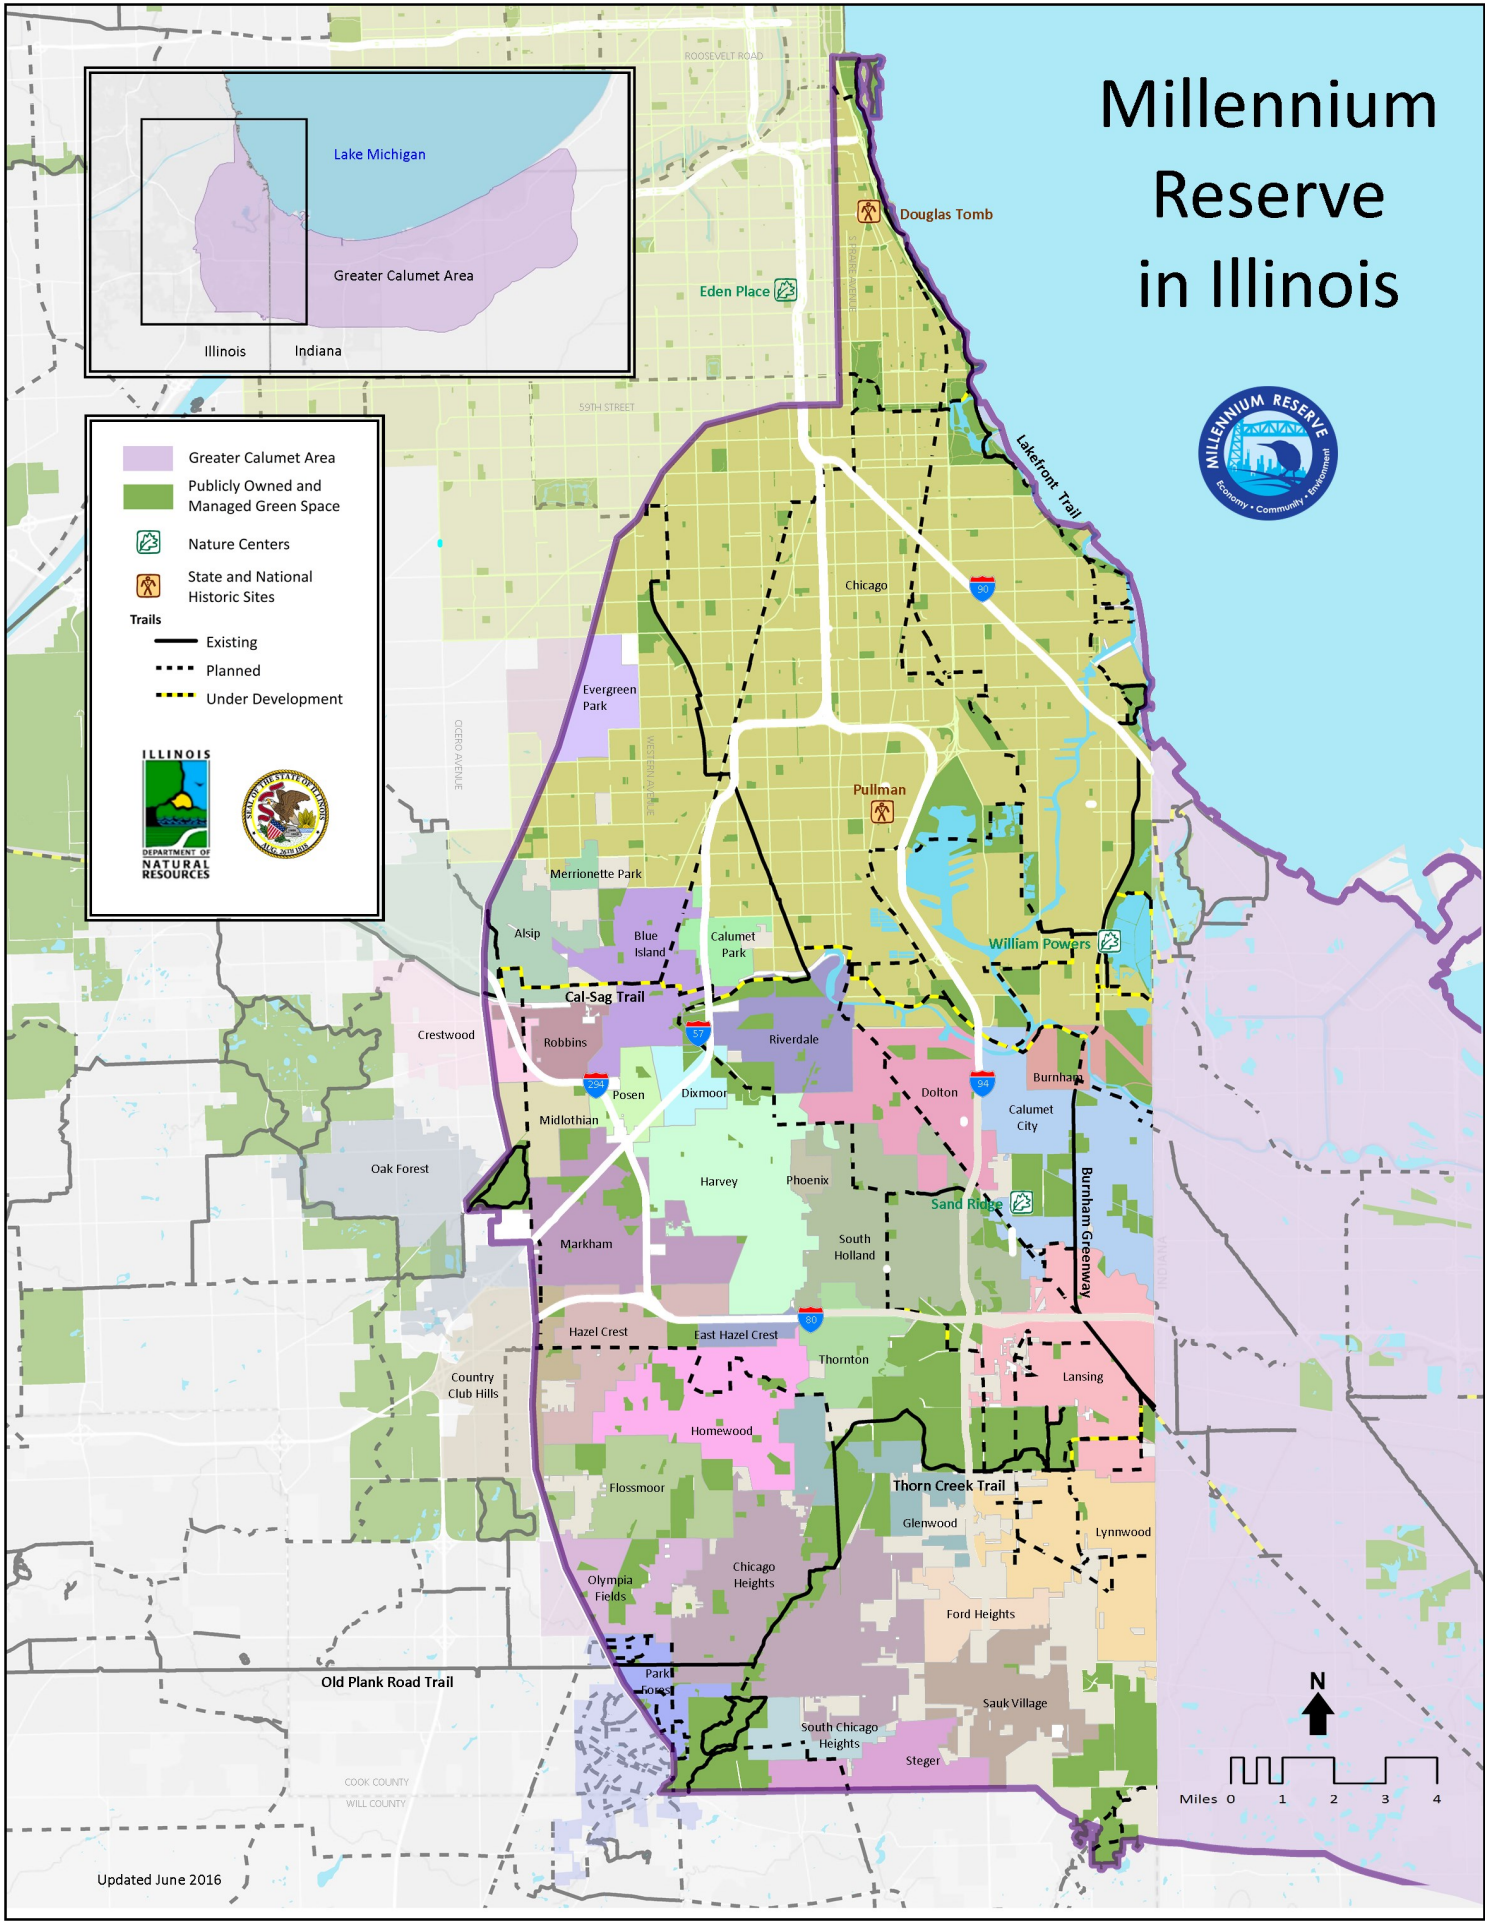

Millennium Reserve in Illinois

Greater Calumet Area
 Publicly Owned and Managed Green Space
 Nature Centers
 State and National Historic Sites
Trails
 Existing
 Planned
 Under Development

Updated June 2016